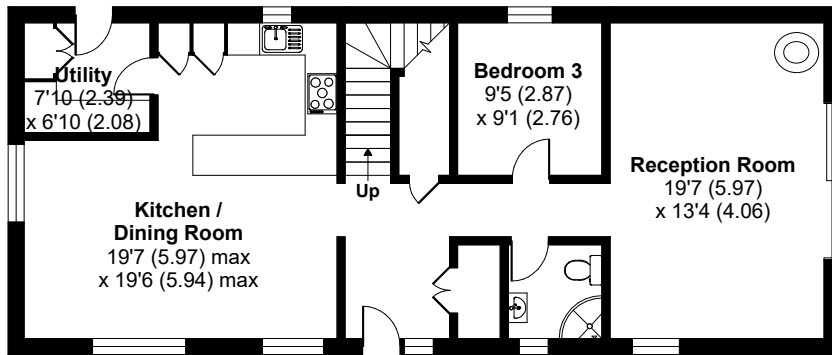

Treveore, St. Issey, Wadebridge, PL27

1685 sq ft / 156.5 sq m (excludes open space)

For identification only - Not to scale

GROUND FLOOR

FIRST FLOOR