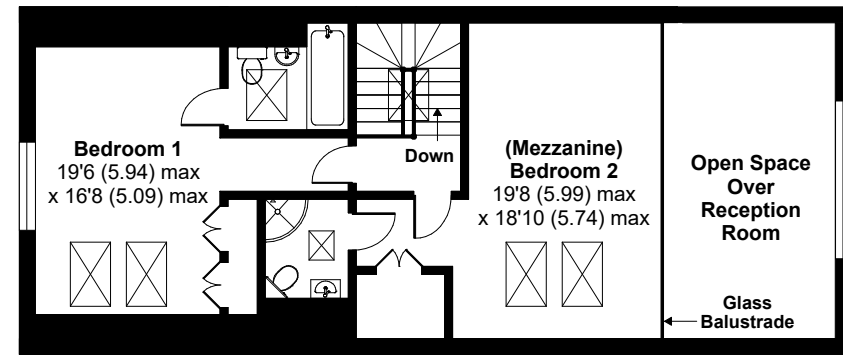

Treveore, St. Issey, Wadebridge, PL27

1685 sq ft / 156.5 sq m (excludes open space)

For identification only - Not to scale

GROUND FLOOR

FIRST FLOOR